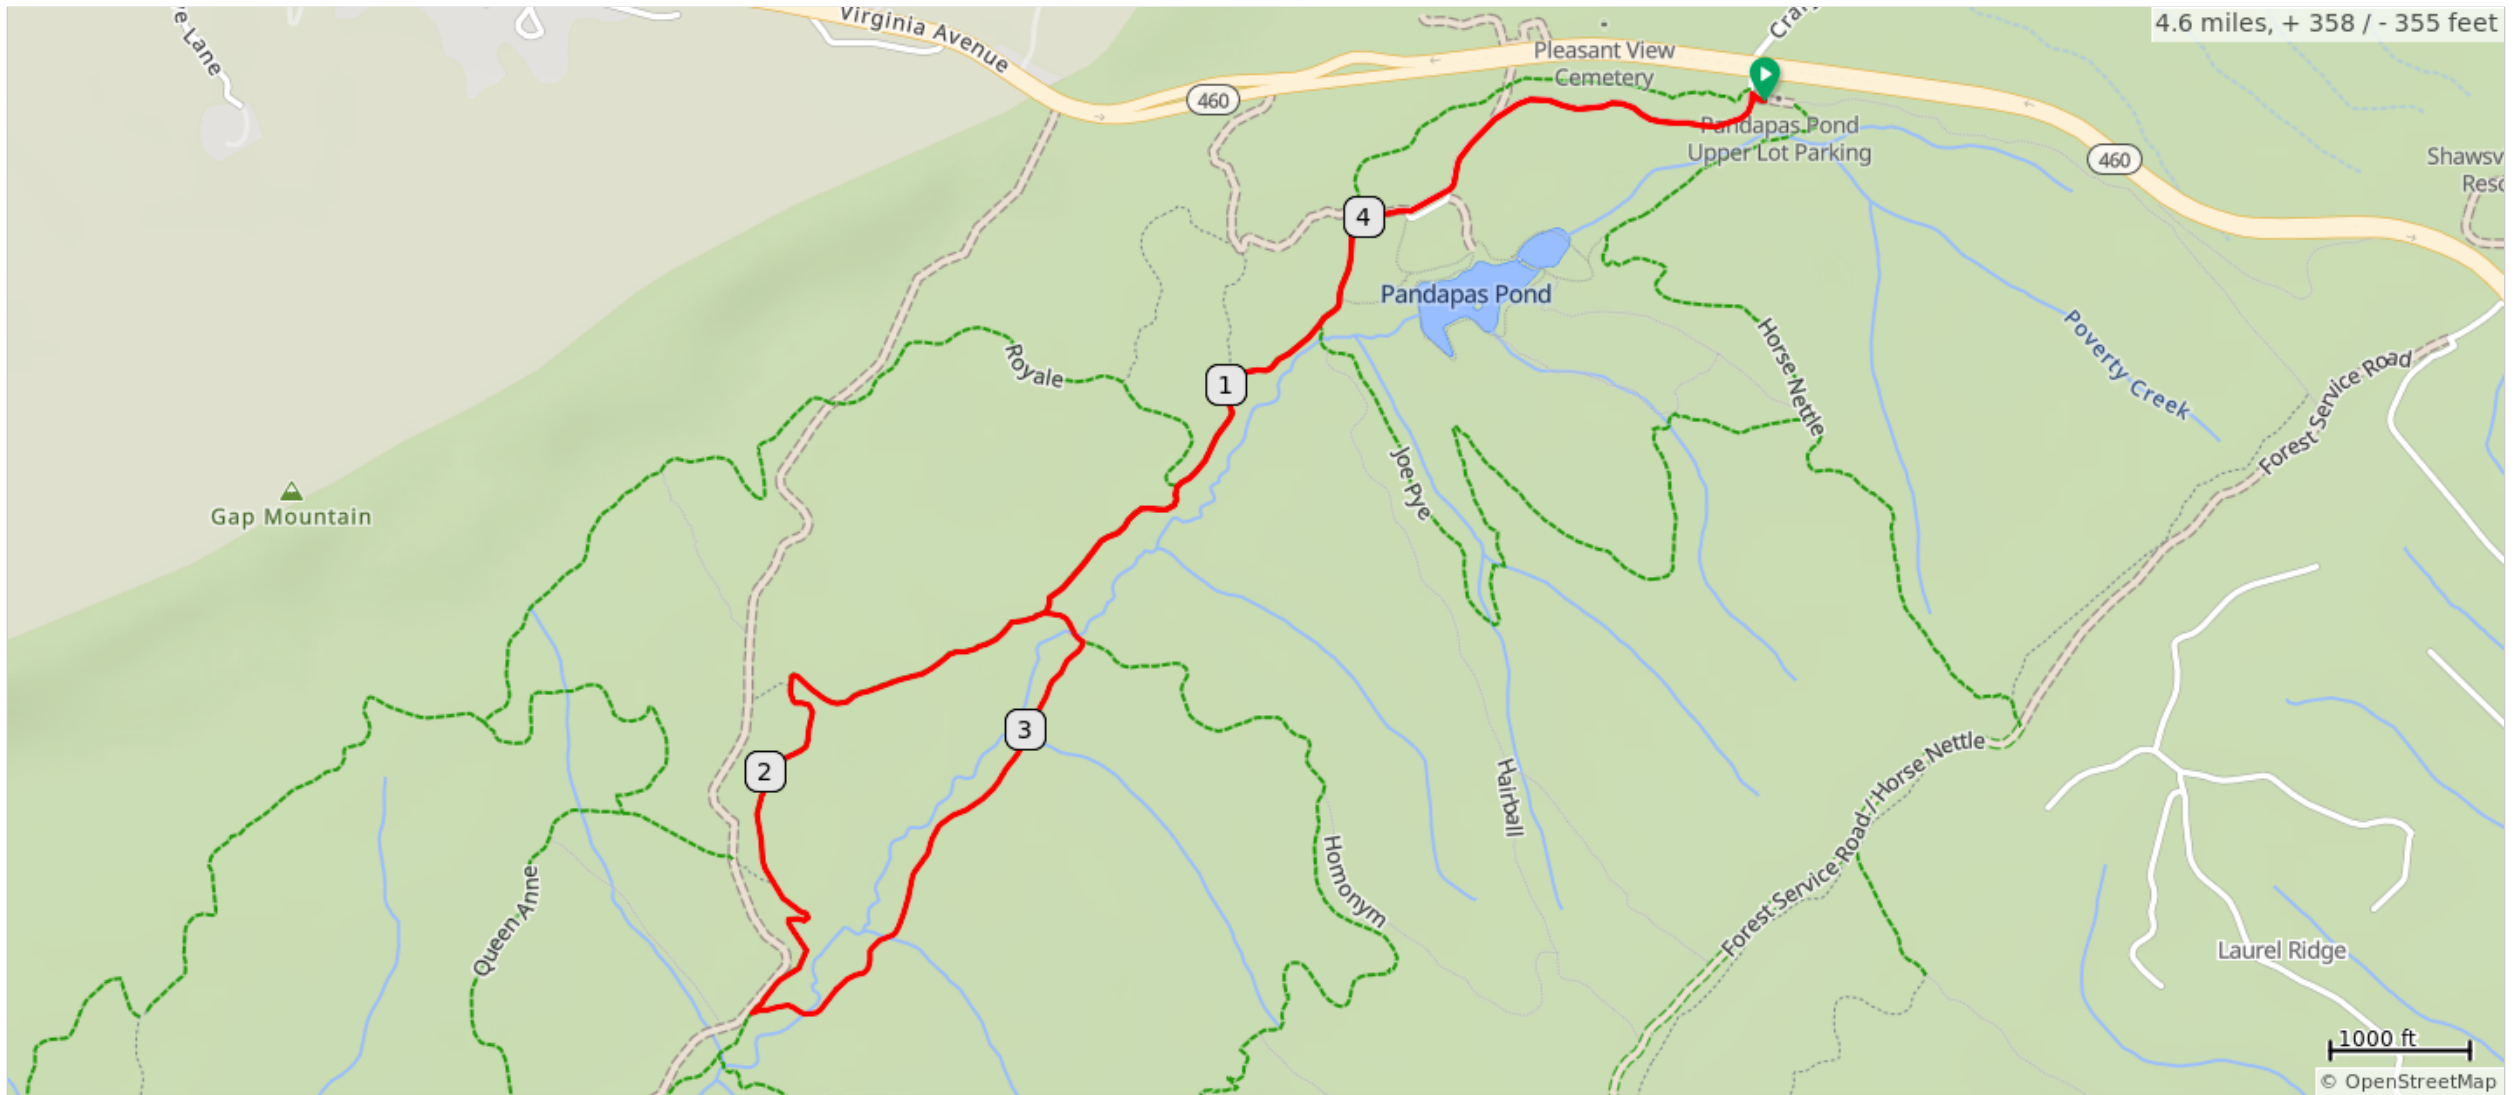

2024 Rowdy Dawg Kids Route

4.6 miles, + 358 / - 355 feet

2024 Rowdy Dawg Kids Route

Num	Dist	Prev	Type	Note	Next
1.	0.0	0.0		Start of route	0.0
2.	0.0	0.0		Sharp L onto Forest Service Rd 808	0.6
3.	0.6	0.6		Keep R onto Woods & Field	0.1
4.	0.7	0.1		Sharp L onto Poverty Creek Trail, 1000	0.5
5.	1.2	0.5		Slight L onto Poverty Creek Trail, 1000	1.3
6.	2.4	1.3		Sharp L onto May Apple	0.7

2.4 miles. +112/-240 feet

Num	Dist	Prev	Type	Note	Next
7.	3.1	0.7		L onto Snakeroot, 989	0.1
8.	3.2	0.1		Sharp R onto Poverty Creek Trail, 1000	0.3
9.	3.5	0.3		Slight R onto Poverty Creek Trail, 1000	0.5
10.	4.0	0.5		Sharp R onto Woods & Field	0.1
11.	4.1	0.1		Slight L onto Forest Service Rd 808	0.2
12.	4.2	0.2		Keep R onto Forest Service Rd 808	0.4

1.8 miles. +125/-22 feet

Num	Dist	Prev	Type	Note	Next
13.	4.6	0.4		Sharp R onto Forest Service Road 808	0.0
14.	4.6	0.0		End of route	0.0

0.4 miles. +1/-0 feet