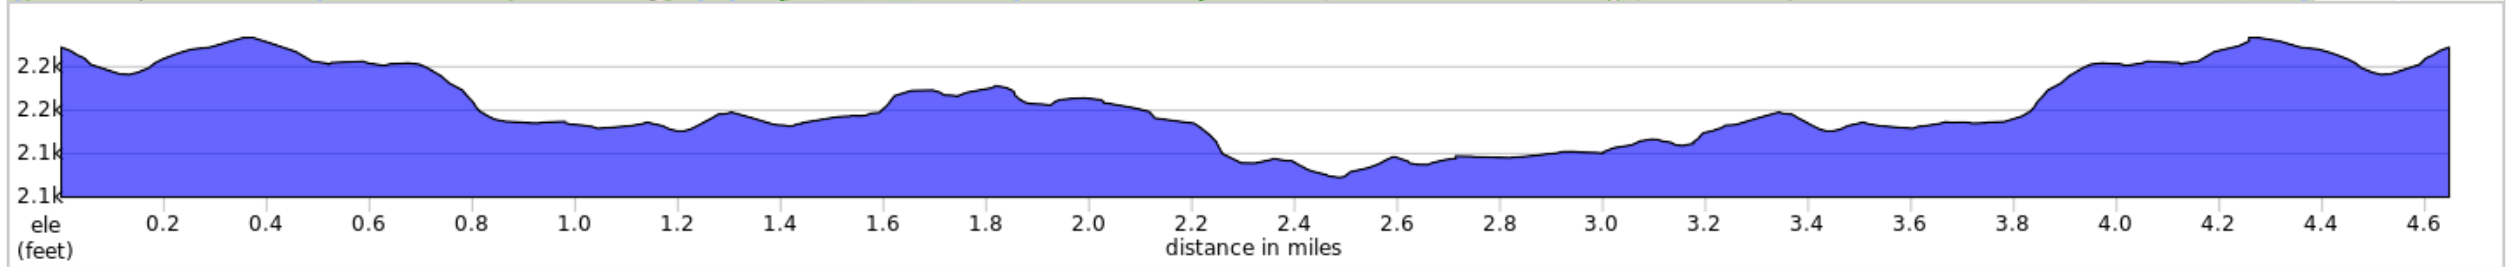

2024 Rowdy Dawg Kids Route

4.6 miles, + 358 / - 355 feet

2024 Rowdy Dawg Kids Route

Num	Dist	Prev	Type	Note	Next
1.	0.0	0.0		Start of route	0.0
2.	0.0	0.0		Sharp L onto Forest Service Rd 808	0.6
3.	0.6	0.6		Keep R onto Woods & Field	0.1
4.	0.7	0.1		Sharp L onto Poverty Creek Trail, 1000	0.5
5.	1.2	0.5		Slight L onto Poverty Creek Trail, 1000	1.3
6.	2.4	1.3		Sharp L onto May Apple	0.7

2.4 miles. +112/-240 feet

Num	Dist	Prev	Type	Note	Next
7.	3.1	0.7		L onto Snakeroot, 989	0.1
8.	3.2	0.1		Sharp R onto Poverty Creek Trail, 1000	0.3
9.	3.5	0.3		Slight R onto Poverty Creek Trail, 1000	0.5
10.	4.0	0.5		Sharp R onto Woods & Field	0.1
11.	4.1	0.1		Slight L onto Forest Service Rd 808	0.2
12.	4.2	0.2		Keep R onto Forest Service Rd 808	0.4

1.8 miles. +125/-22 feet

Num	Dist	Prev	Type	Note	Next
13.	4.6	0.4		Sharp R onto Forest Service Road 808	0.0
14.	4.6	0.0		End of route	0.0

0.4 miles. +1/-0 feet