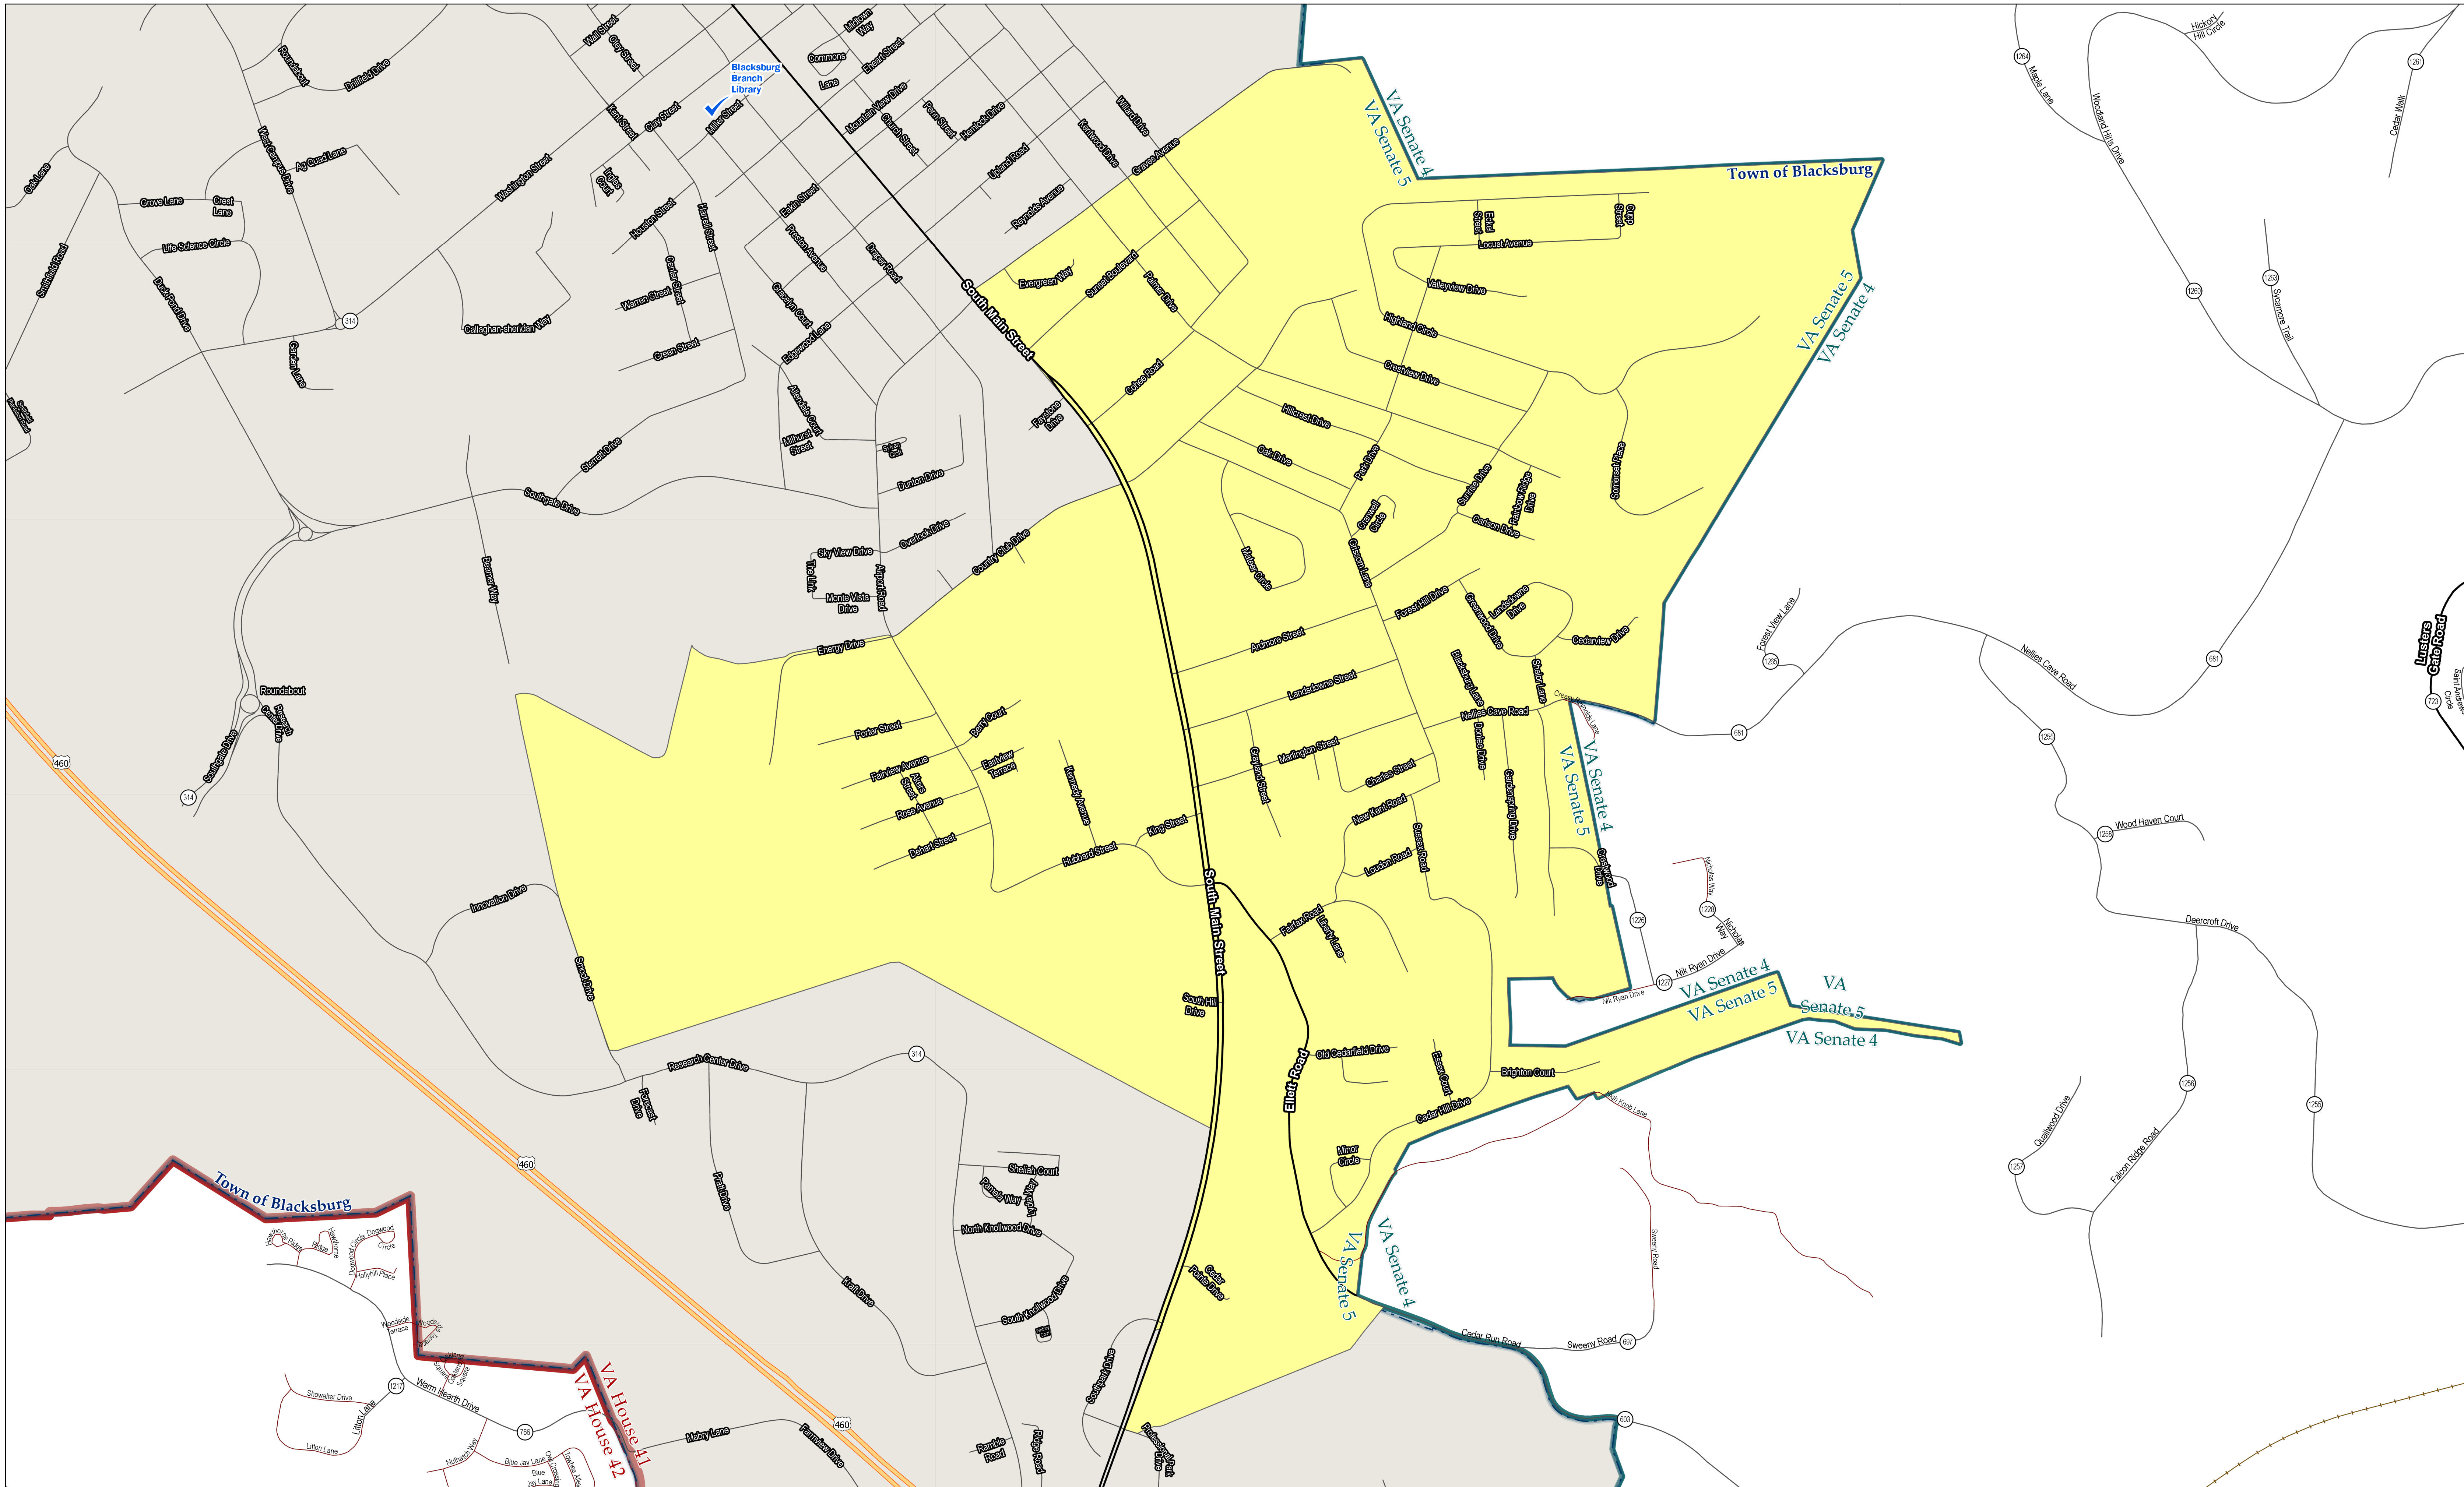

Prepared by Montgomery County, VA
Planning & GIS Services
5/17/2022

- Precinct of Interest
- Incorporated Town
- Unincorporated County
- House of Delegates
- 460 Bypass
- VA Senate
- ✓ Poll Location
- Major Roads
- Private
- All Other Roads
- Railroad

A-4 Precinct

House of Delegate District: 41
VA Senate District: 5

Polling Place:
Blacksburg Branch Library

200 Miller St
Blacksburg, VA 24060

Scale: 1:6,600