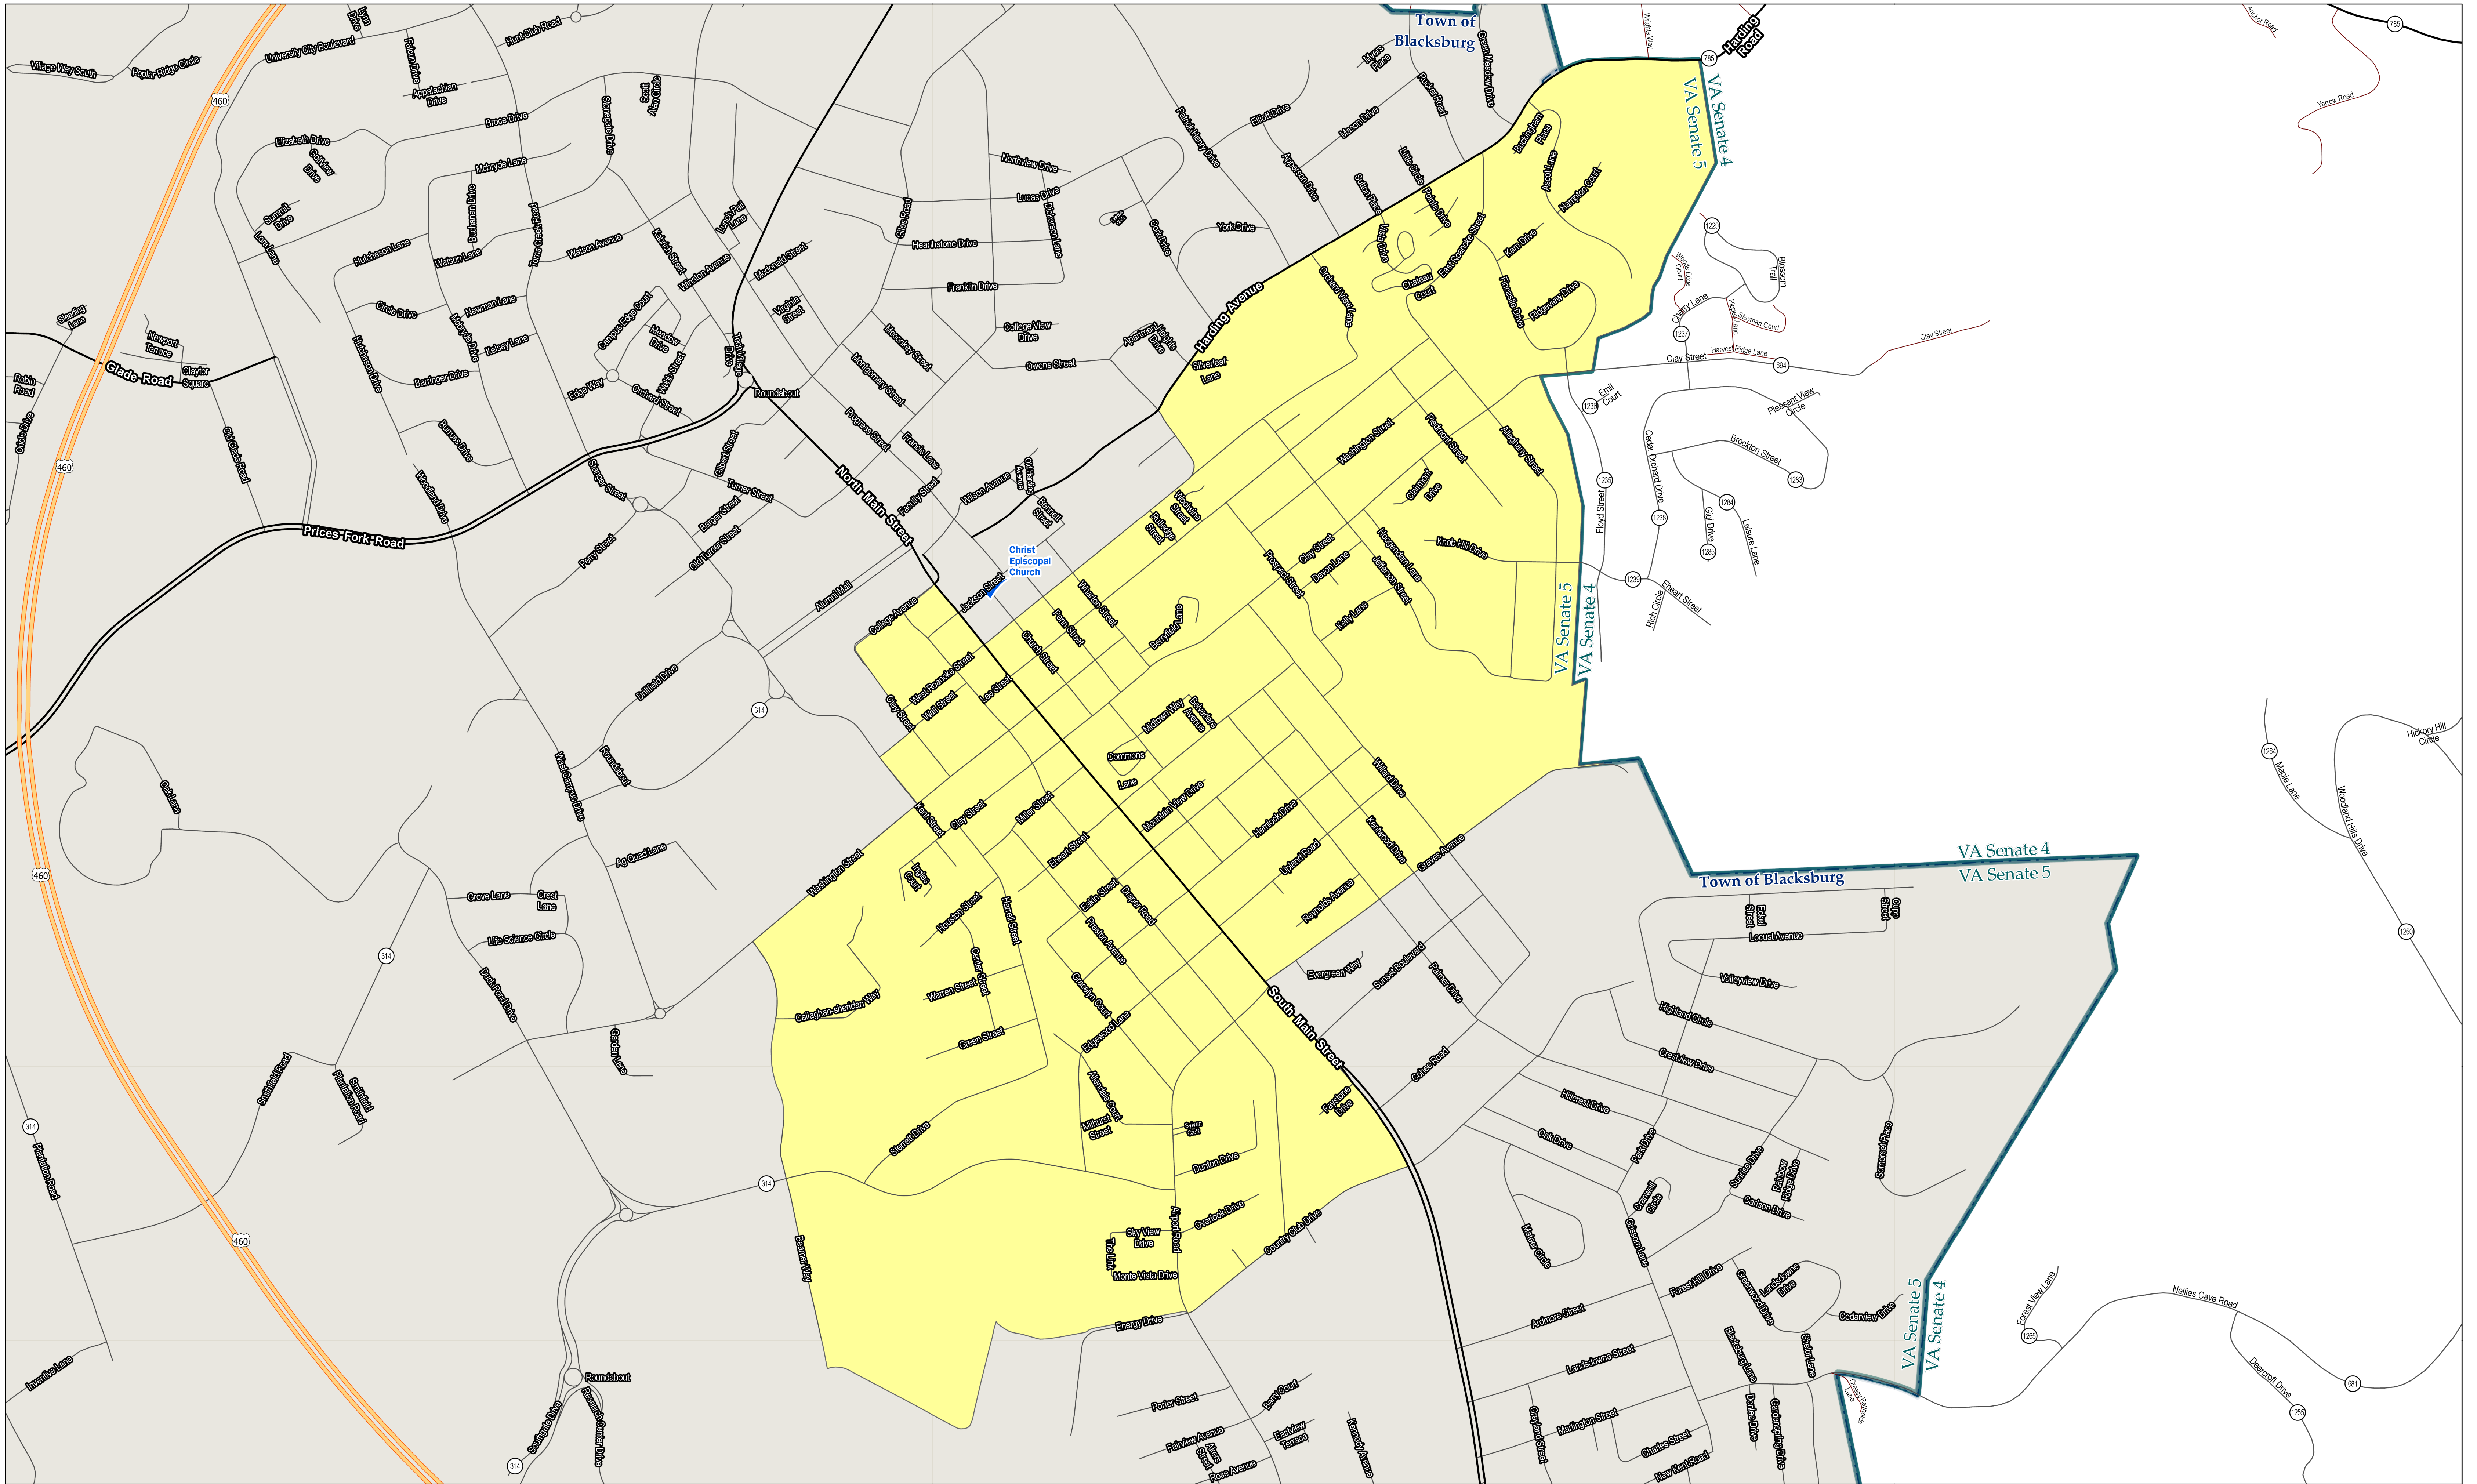

Prepared by Montgomery County, VA
 Planning & GIS Services
 5/17/2022

- Precinct of Interest
- Incorporated Town
- Private
- Poll Location
- Unincorporated County
- All Other Roads
- House of Delegates
- 460 Bypass
- Railroad
- VA Senate
- Major Roads
- Major Water Body

A-1 Precinct

House of Delegate District: 41
 VA Senate District: 4

Polling Place:
 Slusser's Chapel Church of God

1543 Mt Tabor Rd
 Blacksburg, VA 24060

Prepared by Montgomery County, VA
 Planning & GIS Services
 5/17/2022

- Precinct of Interest
- Incorporated Town
- Private
- Poll Location
- Unincorporated County
- All Other Roads
- House of Delegates
- 460 Bypass
- Major Roads
- VA Senate

A-2 Precinct

House of Delegate District: 41
 VA Senate District: 5