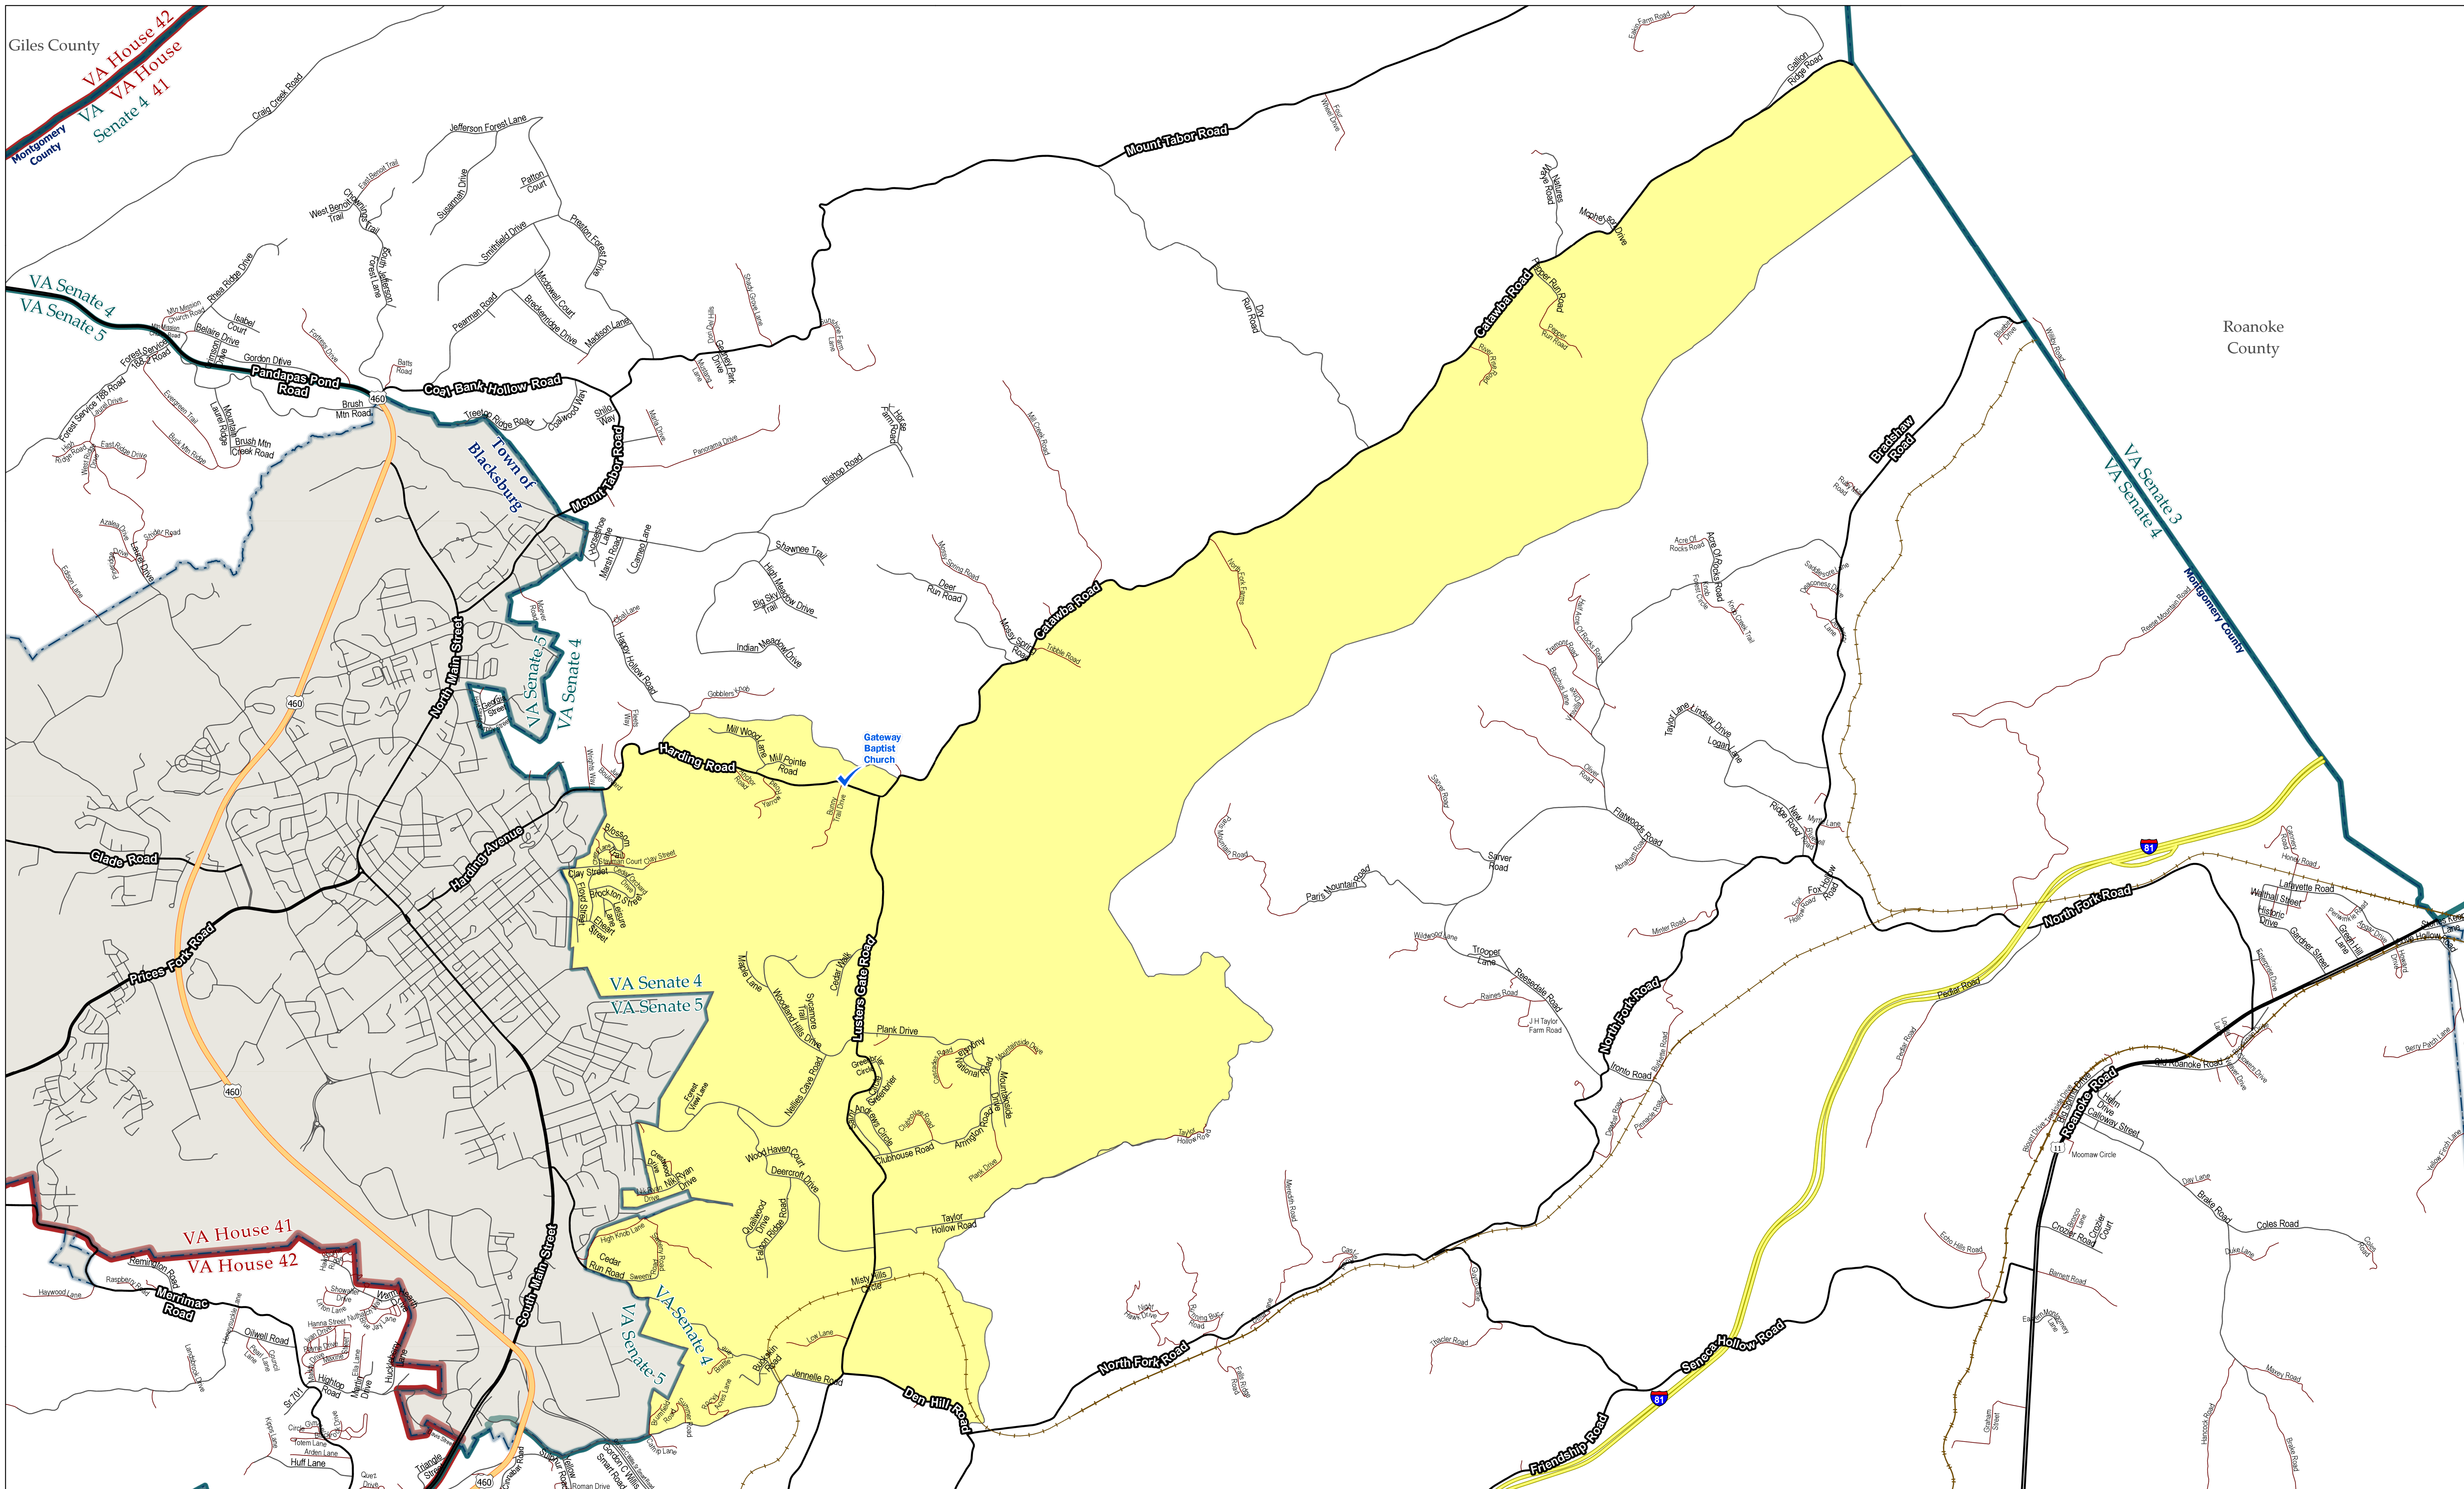

Prepared by Montgomery County, VA
Planning & GIS Services
5/17/2022

- Precinct of Interest
- Incorporated Town
- Major Roads
- Poll Location
- Unincorporated County
- House of Delegates
- I-81
- 460 Bypass
- All Other Roads
- Railroad

A-5 Precinct

House of Delegate District: 41
VA Senate District: 4

Polling Place:
Gateway Baptist Church

2196 Harding Rd
Blacksburg, VA 24060

Scale: 1:27,150