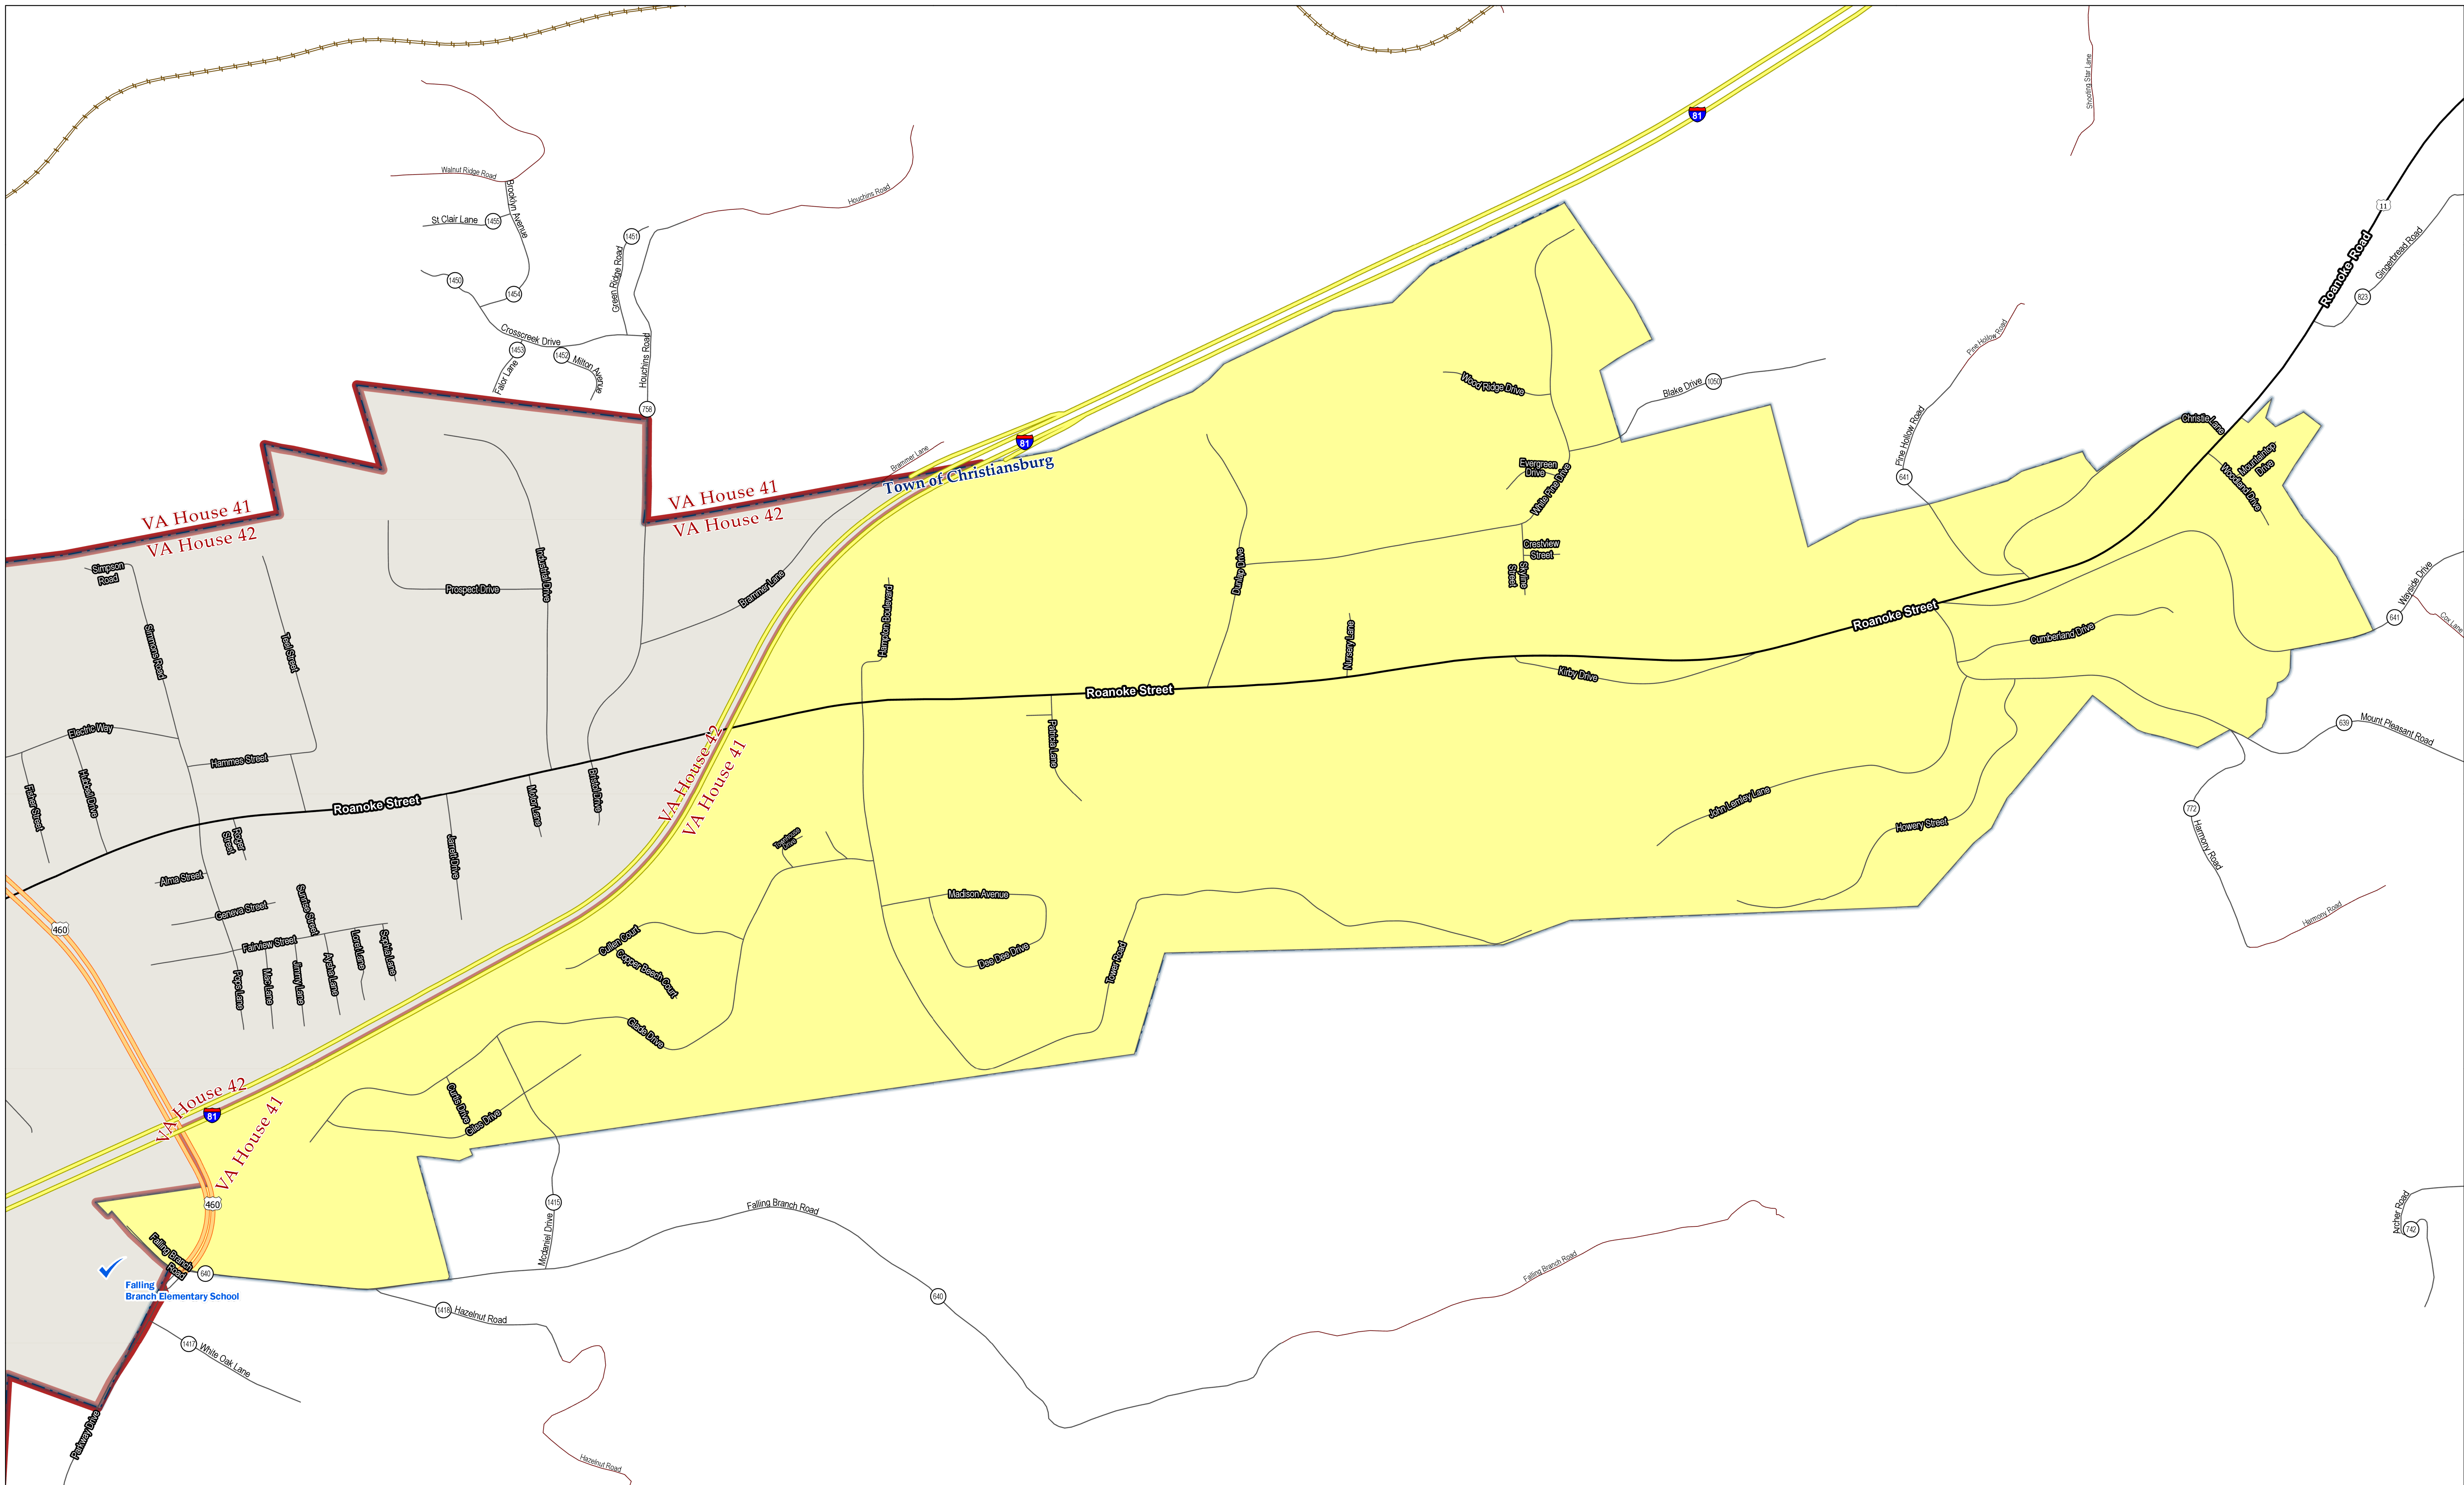

Prepared by Montgomery County, VA  
 Planning & GIS Services  
 5/17/2022

- Precinct of Interest
- Incorporated Town
- Unincorporated County
- Major Roads
- Poll Location
- House of Delegates
- VA Senate
- I-81
- 460 Bypass
- Private
- All Other Roads
- Railroad

# C-1 Precinct

House of Delegate District: 41  
 VA Senate District: 4

Polling Place:  
 Meadowbrook Public Library

267 Alleghany Spring Rd  
 Shawsville, VA 24162

Scale: 1:37,730

Prepared by Montgomery County, VA  
 Planning & GIS Services  
 5/17/2022

- Precinct of Interest
- Incorporated Town
- Major Roads
- Poll Location
- Unincorporated County
- Private
- House of Delegates
- I-81
- All Other Roads
- VA Senate
- 460 Bypass
- Railroad

- Precinct of Interest
- Incorporated Town
- Major Roads
- Poll Location
- Unincorporated County
- House of Delegates
- VA Senate
- I-81
- 460 Bypass
- Private
- All Other Roads
- Railroad