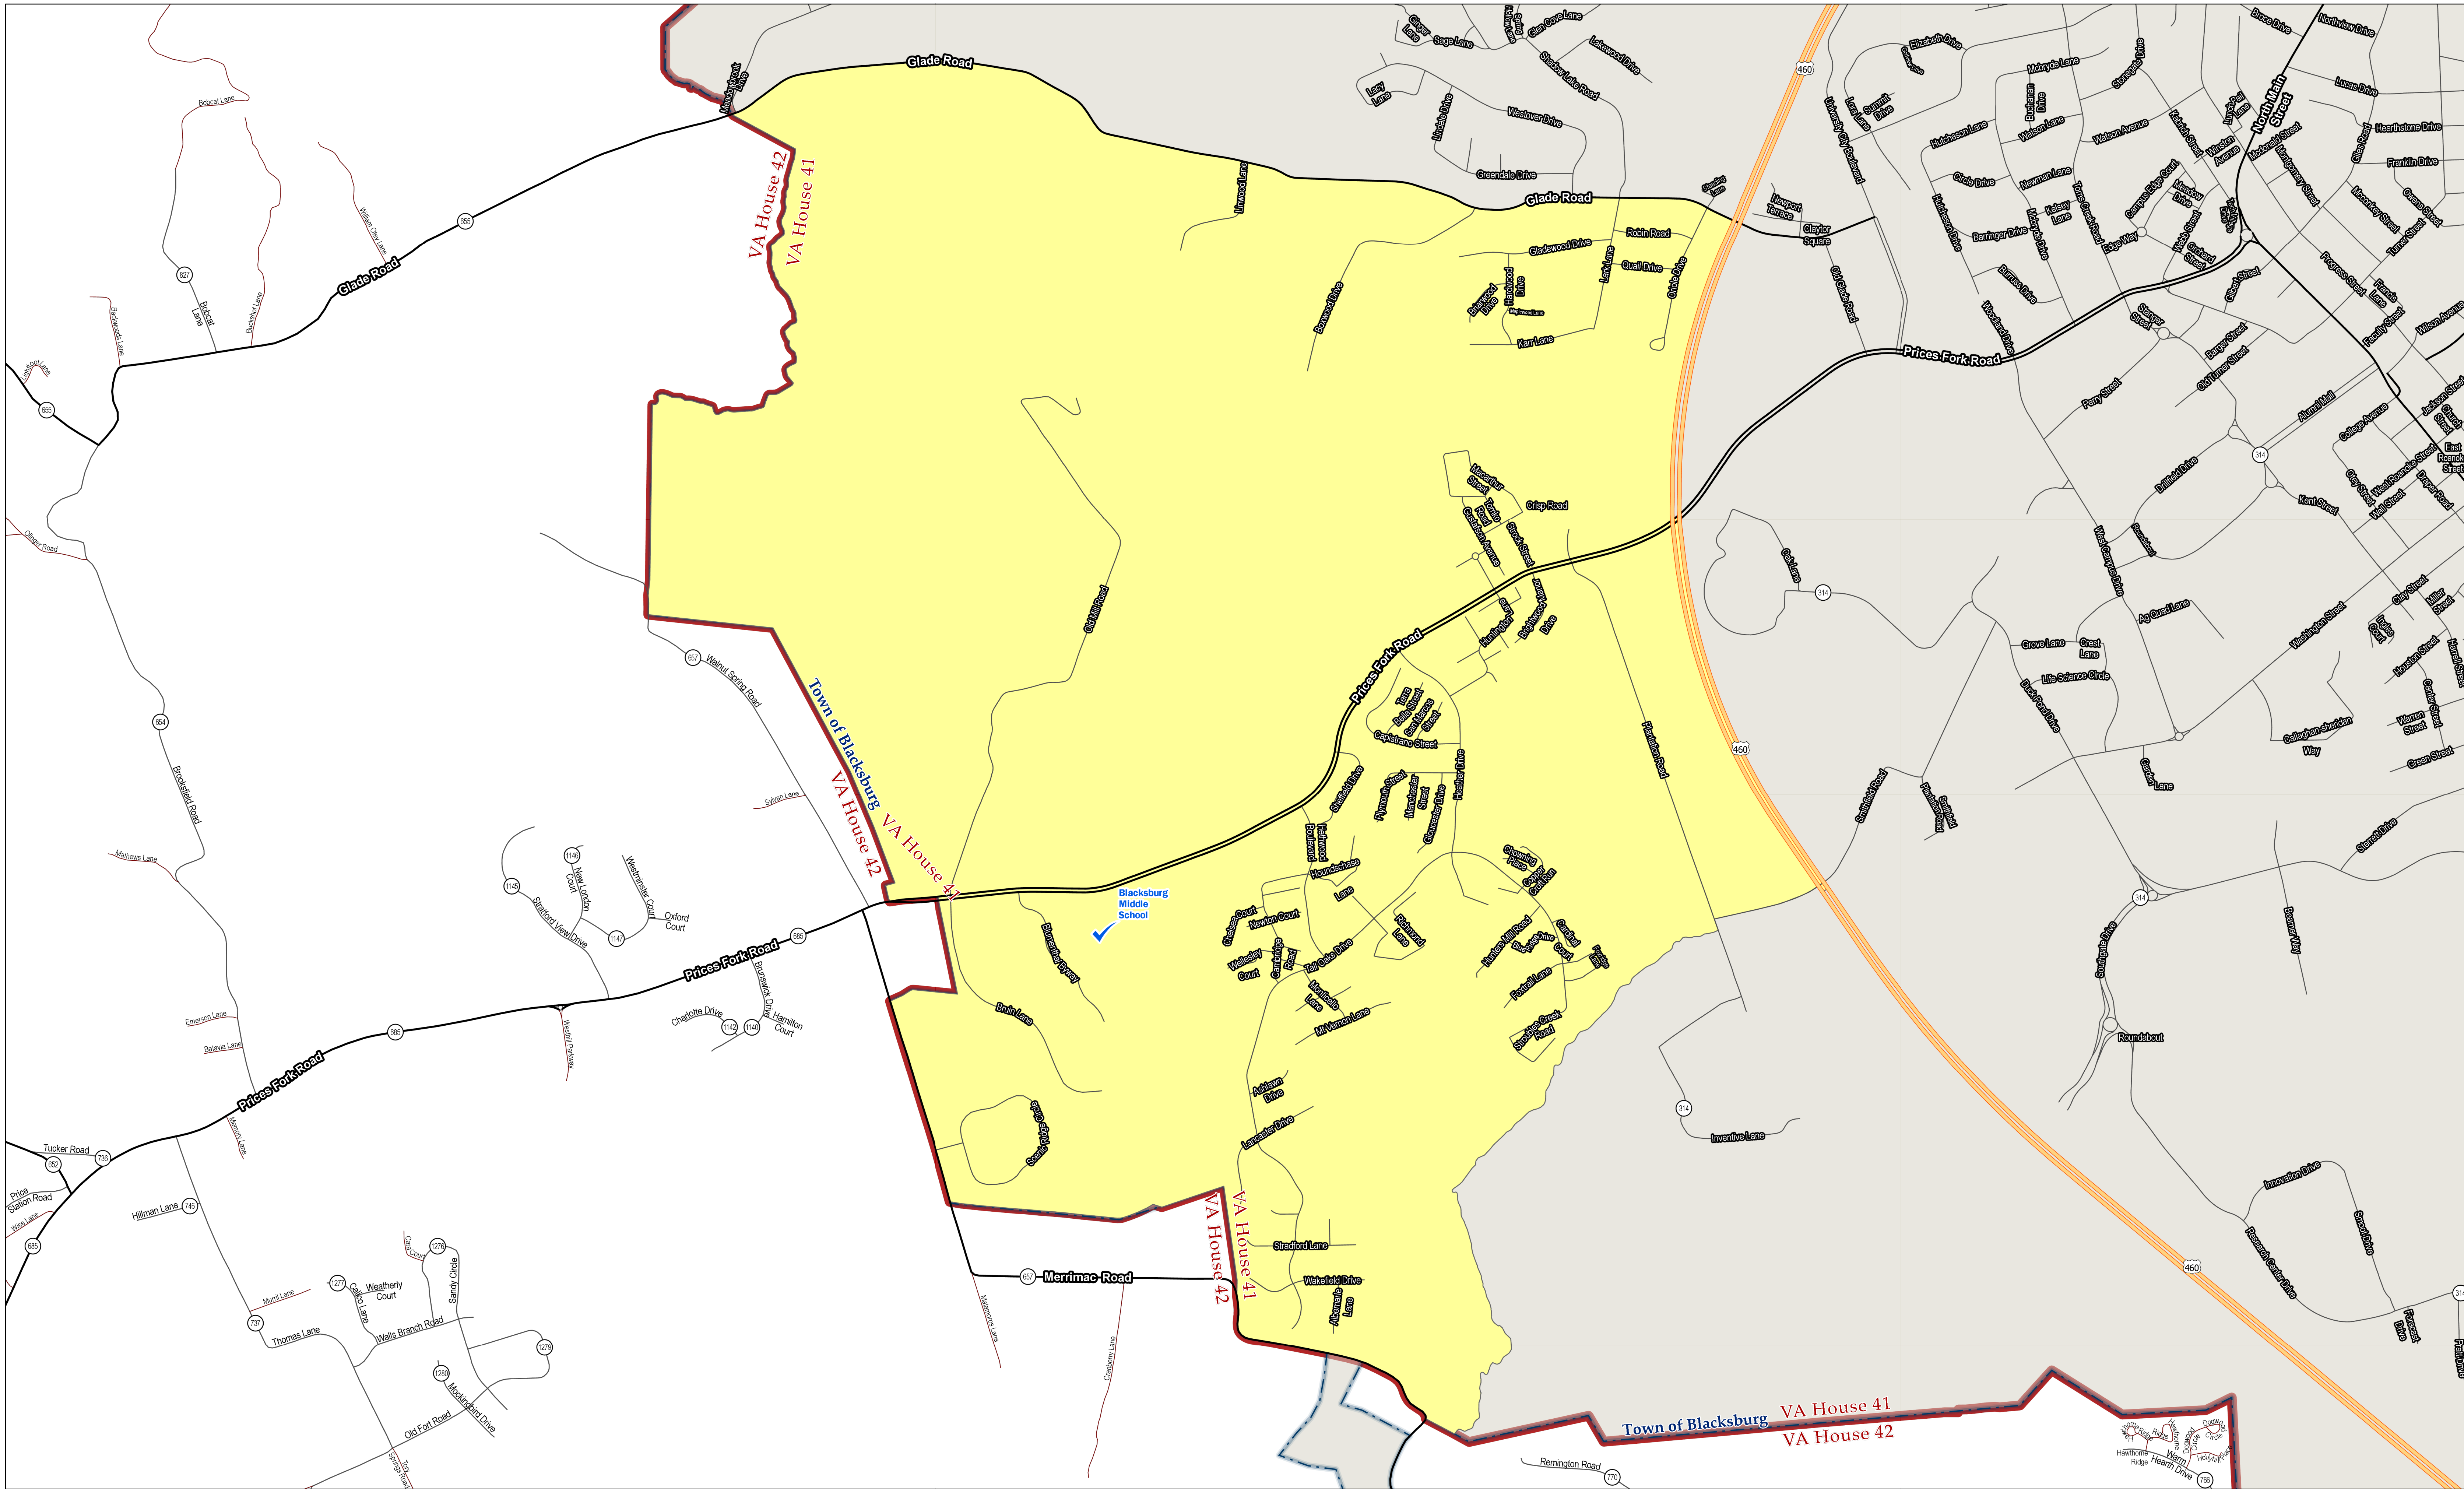

Prepared by Montgomery County, VA
 Planning & GIS Services
 5/17/2022

- Precinct of Interest
- Incorporated Town
- Private
- Poll Location
- Unincorporated County
- All Other Roads
- House of Delegates
- 460 Bypass
- VA Senate
- Major Roads

F-1 Precinct

House of Delegate District: 41
 VA Senate District: 5

Polling Place:
 Luther Memorial Lutheran Church

600 Prices Fork Rd
 Blacksburg, VA 24060

Scale: 1:13,385

0 0.25 0.5
 Miles

Prepared by Montgomery County, VA
 Planning & GIS Services
 5/17/2022

- Precinct of Interest
- Incorporated Town
- Private
- ✓ Poll Location
- Unincorporated County
- All Other Roads
- House of Delegates
- 460 Bypass
- VA Senate
- Major Roads

F-2 Precinct

House of Delegate District: 41
 VA Senate District: 5