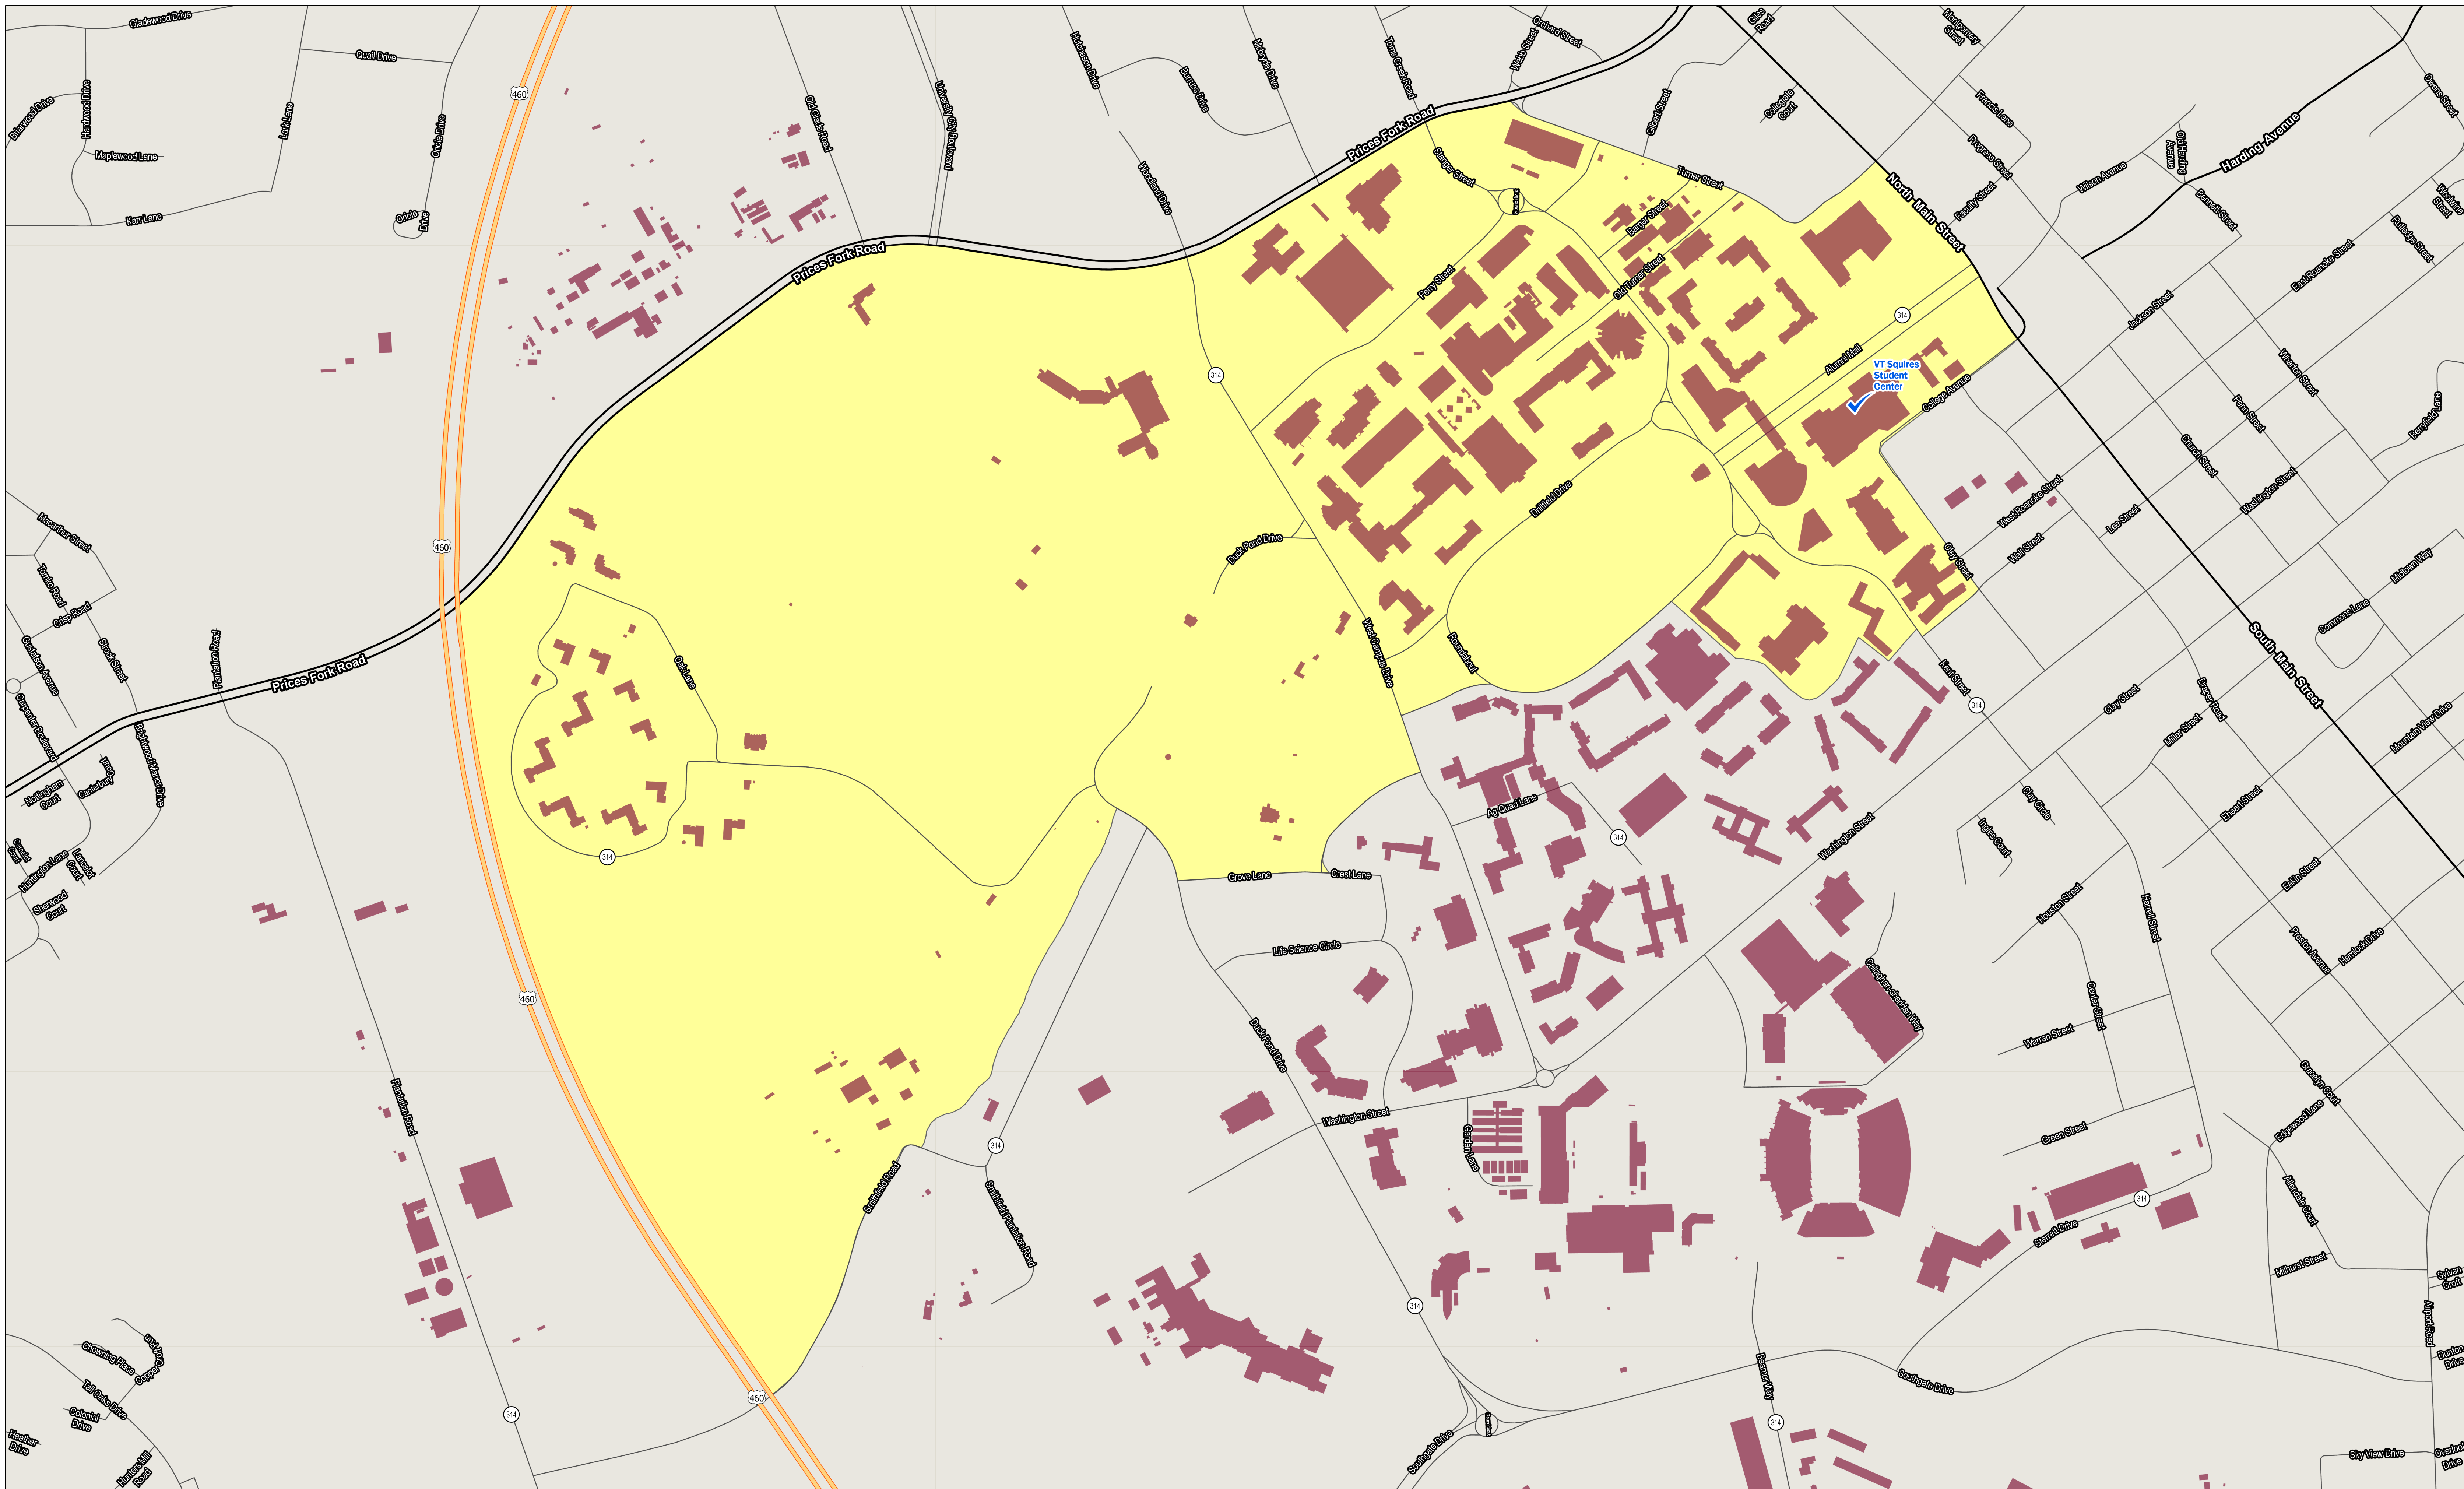

Prepared by Montgomery County, VA
Planning & GIS Services
5/17/2022

- Subject Precinct (Campus)
- Virginia Tech Buildings
- Incorporated Town
- VA Senate
- House of Delegates
- 460 Bypass
- Major Roads
- All Other Roads

F-3 Precinct

House of Delegate District: 41
VA Senate District: 5

Polling Place:
Squires Student Center
290 College Ave
Blacksburg, VA 24061